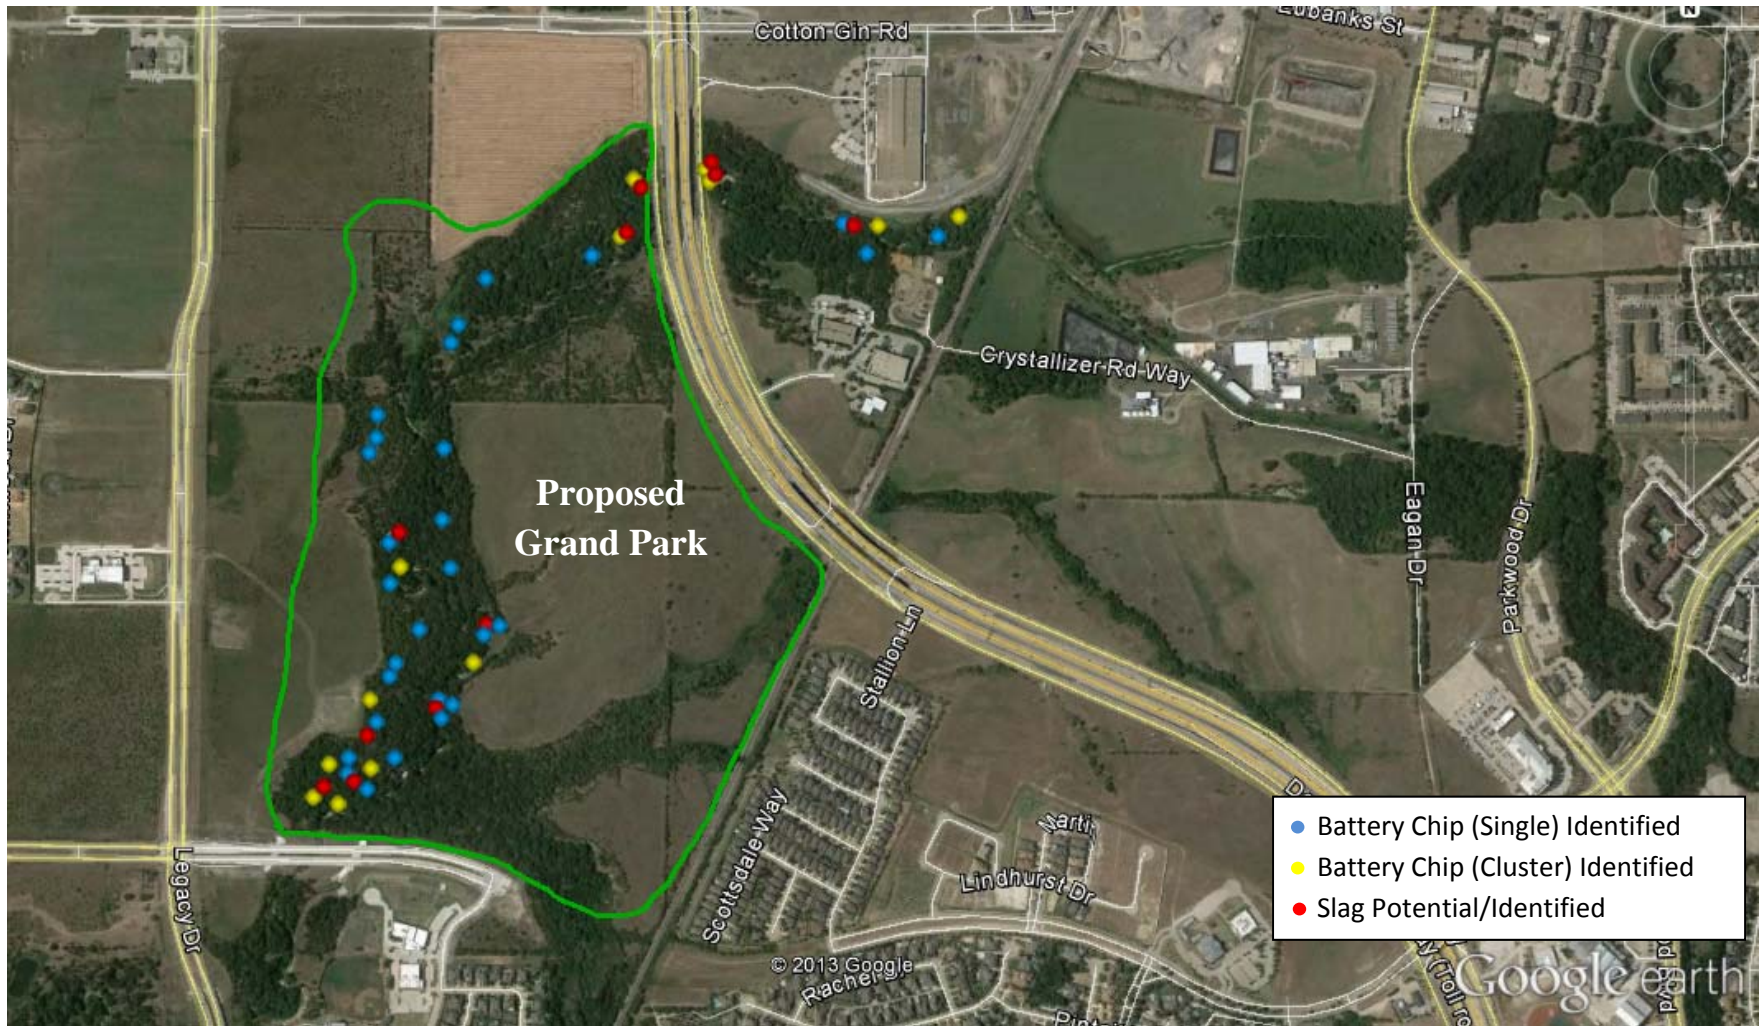

Grand Park Area

From 2013 Visual Survey conducted by Southwest Geoscience for the City of Frisco